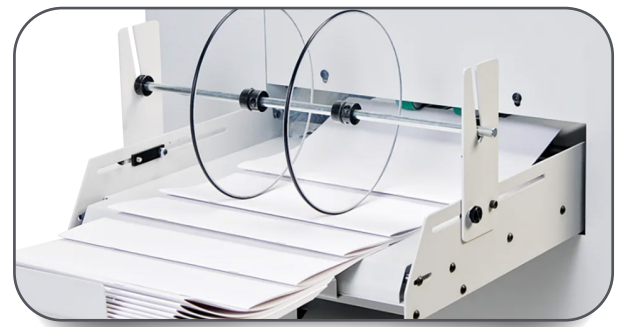

SOUTHWEST BUSINESS PRODUCTS LTD.

— From Bindings to Branding —

MBM SF2 StitchFold Bookletmaker

MASTITCHFOLD

The MBM StitchFold is a Wire-fed stitching system provides lower operating cost. It will Jog, stitch and fold up to 65,000 booklets without replacing the wire spools. The knife fold with dual fold rollers will give you crisp consistent folds. The StitchFold will create up 2300 sets/hr.

VANCOUVER BC
604.574.9508

**SOUTHWEST
BUSINESS PRODUCTS LTD.**

From Bindings to Branding

SF 2 StitchFold

Booklet Maker

Features

- Wire-fed stitching system provides lower operating costs than bookletmakers using pre-formed staples
- Produces booklets up to 100 pages*
- Low maintenance—jogs, stitches, and folds up to 65,000 booklets without replacing wire spools
- Runs in-line with a variety of collators (interface is included) including the MBM FC10
- Easy to use, push-button controls with 6 digit counter
- Staple leg adjustment feature allows staple length to be custom fit to the size of book being run
- Heavy-duty clutch and bearings
- Moveable, magnetic stitching heads
- One-step threading for quick and easy set-up
- Knife fold with dual fold rollers for crisp, consistent folds
- Powered exit conveyor
- Transparent safety access covers — machine will not operate with covers in open position
- Includes back jog, and stand with casters
- Optional activated clinch, and on-line corner/side stitch gate

SPECS

Speed	2,300 sets / hr *
Sheet capacity	25 *
Paper Size	4 ¾" x 8 ½" to 12 ¾" x 18 ½"
Dimensions (D x W x H)	21" x 52" x 24 ½"
Shipping Weight	400 lbs
Electrical Requirements	115 V / 60 Hz

* may vary due to variations in paper and power supply