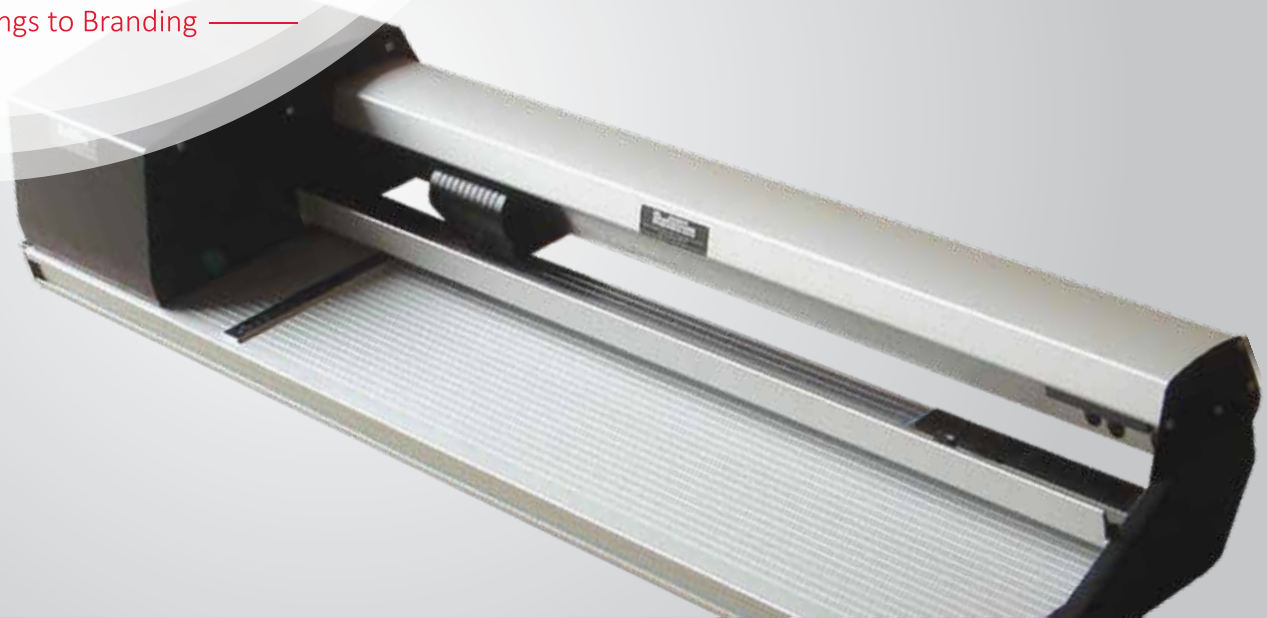

## Rotatrim Powertech

The PowerTech is a powered version of the Technical, operated via foot pedal. Heavy-volume, large-format shops will see a quick return on investment through reduced manpower and increased productivity. It also features special Sheffield “tool” steel blades designed to offer enhanced durability under extreme operational loads. With high chromium content, these blades are exceptionally slow wearing, even when cutting the most abrasive materials.

### Rugged steel stand

The steel stand offers rigid support at the ideal working height of 34 inches. Black finished, this stand includes an integrated, transparent spacesaving waste catcher that secures off cuts.

## Features

- The PowerTech frees both hands and decreases operator fatigue.
- The trimmer is electrically driven through a steel-reinforced belt for longevity.
- A strong 1 ½” stainless steel guide rail completely eliminates head swivel.
- A triple roller mechanism for extremely heavy-duty cutting (maximum cut depth of up to 3mm).
- An auto-lifting clamping mechanism locks materials into place as the head begins to cut, then automatically releases at the completion of the cut; prevents material and substrate scratching.
- The PowerTech’s higher torque (0.5M/second) is ideal for trimming heavy materials.
- Self-sharpening Sheffield Steel cutting wheel.
- Extremely heavy-duty use.